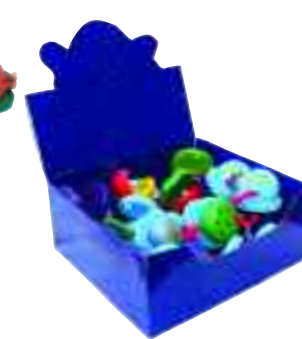

Mini Sleigh Bells
PM 113 CL - 20
13 small bells colored,
on stick, 6 3/4" 17 cm
Counter top display 20 pieces
9.5" x 8 2/3" x 4" 24 x 22 x 10 cm