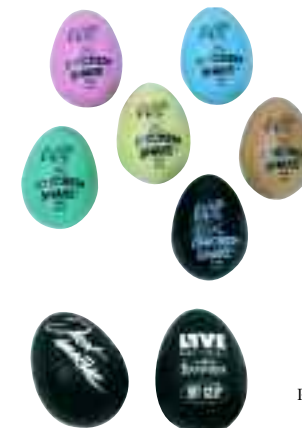

**Wrist Bells**  
DP 104-3  
3 bells on nylon strap, velcro,  
length adjustable, 9" 23 cm,  
for wrists or ankles

**Mini Sleigh Bells**  
DP 113 CL  
13 small bells colored,  
on stick, 6 3/4" 17 cm

**Promotional Chicken Shake Maracas**  
DP 284  
Maracas, piece, with ribbon  
to hang around neck  
5" 13 cm

**Chicken Shake Maracas**  
DP 274  
pair, 5" 13 cm  
Each color has a  
different sound.  
The darker the color,  
the lower the pitch.

**Samba Whistle**  
DP 980  
plays 3 different notes,  
plastic, 2.5" x 2.5"  
6 x 6 cm

**Kazoo**  
DP 139  
plastic,  
bulk

**Chicken Shakes**  
DP 001 B  
bulk, height 2" 5 cm, assorted colors.  
Each color has a different sound.  
The darker the color, the lower the pitch.

**Chicken Shake personalized**  
Your name or logo  
on the flip side of our  
world famous Chicken Shakes.  
Particular colors for eggs and prints possible.  
Printing in one color only.